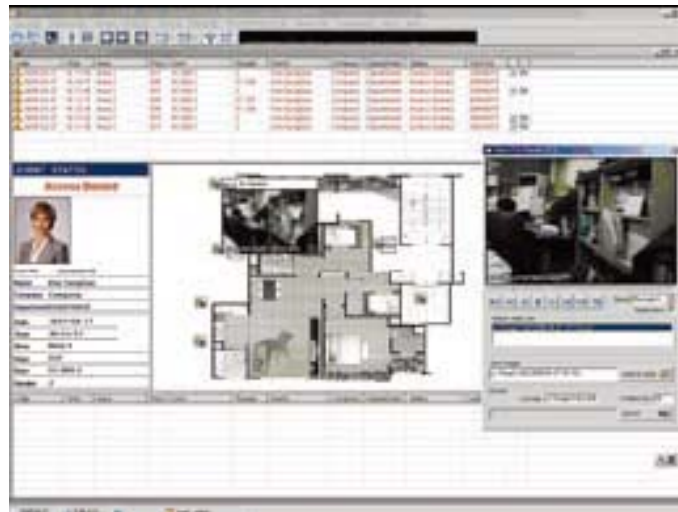

## ► STARWATCH TIME PRO Software

STARWATCH TIME PRO is professional time & attendance software that effectively manages most possible work rules and conditions such as multi-shift, complicated overtime work rules and more.

## ► STARWATCH iTDC PRO I/II, DUAL PRO I/II

- ▢ Access control management including elevator control, visitor management and personal tracking system
- ▢ Import/Export utility
- ▢ Graphical maps and system overview
- ▢ Alarm event mappings and routings
- ▢ Escort control
- ▢ Guard tour/ mustering reports
- ▢ Powerful network support (TCP/IP, serial and dial-up communication)
- ▢ Multiple language support
- ▢ Intelligent access control of individual cardholders, groups and time schedules
- ▢ Integrated basic time & attendance and visitor management
- ▢ Microsoft Access (iTDC PRO I, DUAL PRO I), Microsoft SQL server2000 and MSDE (iTDC PRO II, DUAL PRO II)