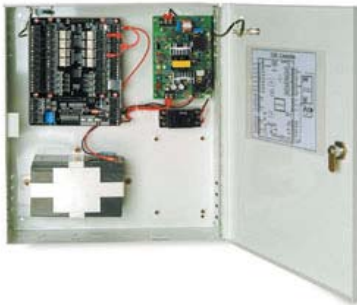

▶ MULTI DOOR ELEVATOR CONTROLLER

- Lift Controller
- 12 floor control
- Up to 32 units connectible
- Serial, TCP/IP, Dial-up modem

ELEVATOR384