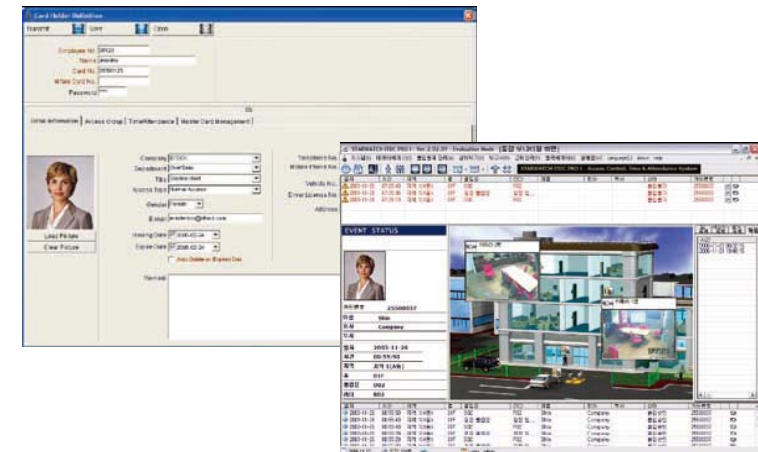

## ► STARWATCH TIME PRO Software

STARWATCH TIME PRO is professional time & attendance software that effectively manages most possible work rules and conditions such as multi-shift, complicated overtime work rules and more.

## ► STARWATCH iTDC PRO I/II, DUAL PRO I/II

- ▢ Access control management including elevator control, visitor management and personal tracking system
- ▢ Import/Export utility
- ▢ Graphical maps and system overview
- ▢ Alarm event mappings and routings
- ▢ Escort control
- ▢ Guard tour/ mustering reports
- ▢ Powerful network support (TCP/IP, serial and dial-up communication)
- ▢ Multiple language support
- ▢ Intelligent access control of individual cardholders, groups and time schedules
- ▢ Integrated basic time & attendance and visitor management
- ▢ Microsoft Access (iTDC PRO I, DUAL PRO I), Microsoft SQL server2000 and MSDE (iTDC PRO II, DUAL PRO II)