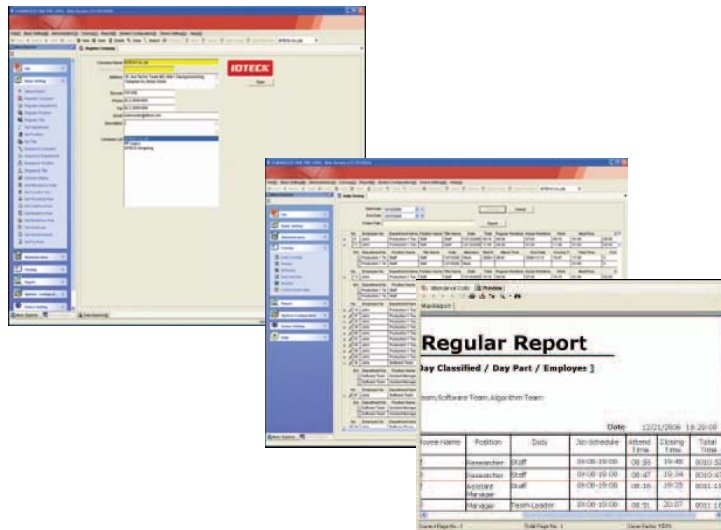

► STARWATCH TIME PRO Software

STARWATCH TIME PRO is professional time & attendance software that effectively manages most possible work rules and conditions such as multi-shift, complicated overtime work rules and more.

- ▢ Professional time & attendance software
- ▢ User-designed screen image and company logo on its windows
- ▢ Multiple language support (English, Spanish, Portuguese, Italian, French, Korean, Chinese, Japanese, Arabic, Russian)
- ▢ Online help and effective search
- ▢ User-oriented system configuration and options
- ▢ Powerful administration functions
- ▢ Dynamic reports and data connection
- ▢ Extremely easy setup wizard for initial configurations