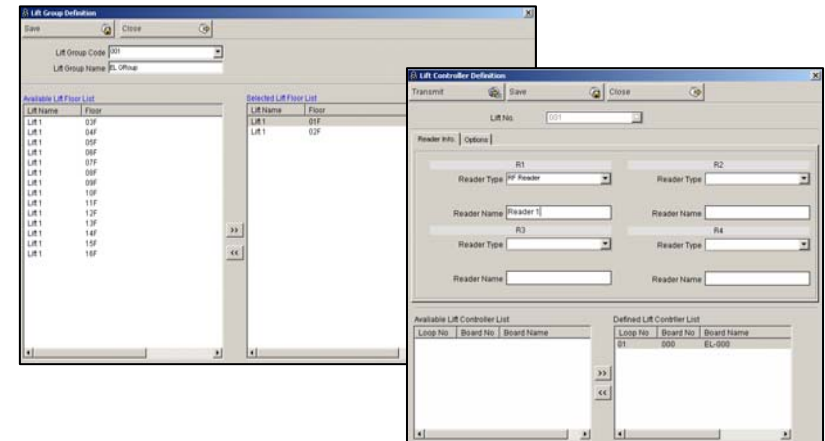

► STARWATCH ELEVATOR PRO

- ▣ Apply time schedule to reader
- ▣ Restriction on using Elevator about user and visitor
- ▣ Direct control on Elevator by Software
- ▣ Report of the present condition on visitor's use of elevator
- ▣ Elevator user report, Elevator event report
- ▣ Compatible with ELEVATOR384, RF10, RF20, RF30, RFK101, RF TINY