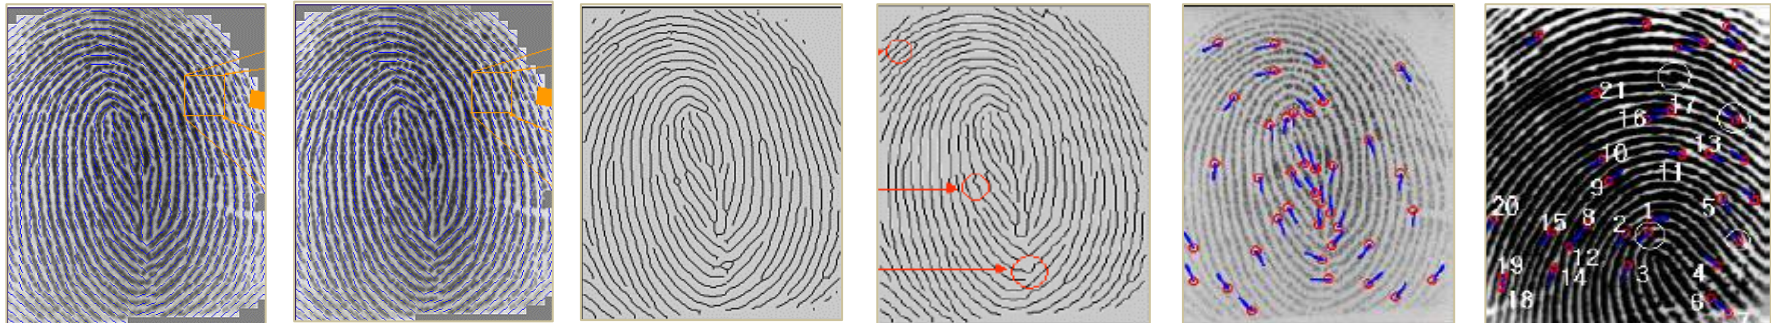

- **Standalone based product**  
DSP based embedded system
- **Powerful Algorithm**  
Based on PCA  
(Principal Component Analysis)
- **Fast Verification**  
Less than 0.5 Sec.

Image taking

Face detection

## ▶ FACE RECOGNITION STANDALONE CONTROLLER & READER

❖ Coming soon

MULTI MODAL

FACE SERIES

- High quality optical sensor
- Powerful and accurate algorithm (Based on Minutiae recognition)
- High Performance (Up to 4000 user identification)
- Fast recognition ( Verification time/identification time)

## ► FINGERPRINT STANDALONE CONTROLLER & READER

LX SERIES

FINGER007/006 SERIES

- **Radio Frequency Identification Devices (RFID)** is a data communication method for remotely storing and retrieving data between a Reader and a Card / Tag. The communication distance range from a couple inches to many meters.
- **IDTECK** offers commercially viable applications for Access control, Asset tracking, Vehicle control, Passenger bag tagging, Electronic tokens etc.