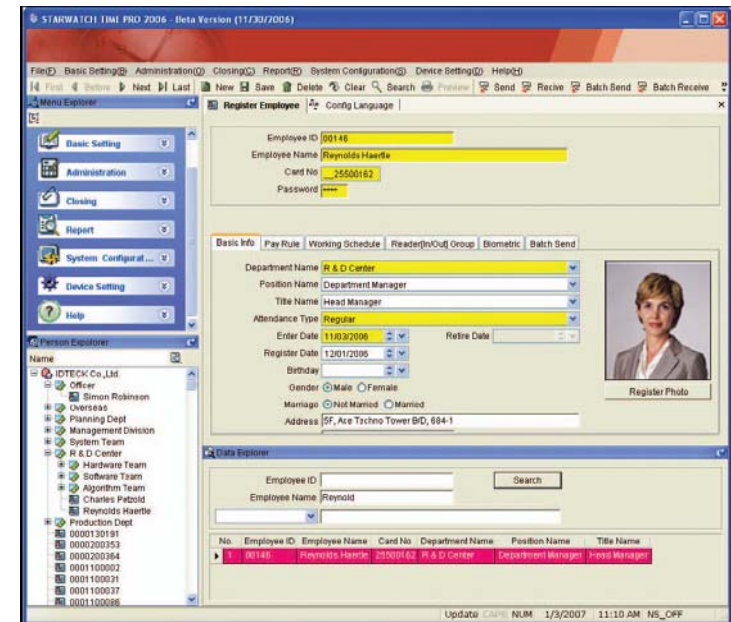

► STARWATCH TIME PRO Software

STARWATCH TIME PRO is professional time & attendance software that effectively manages most possible work rules and conditions such as multi-shift, complicated overtime work rules and more.

- ▢ Professional time & attendance software
- ▢ User-designed screen image and company logo on its windows
- ▢ Multiple language support (English, Spanish, Portuguese, Italian, French, Korean, Chinese, Japanese, Arabic, Russian)
- ▢ Online help and effective search
- ▢ User-oriented system configuration and options
- ▢ Powerful administration functions
- ▢ Dynamic reports and data connection
- ▢ Extremely easy setup wizard for initial configurations