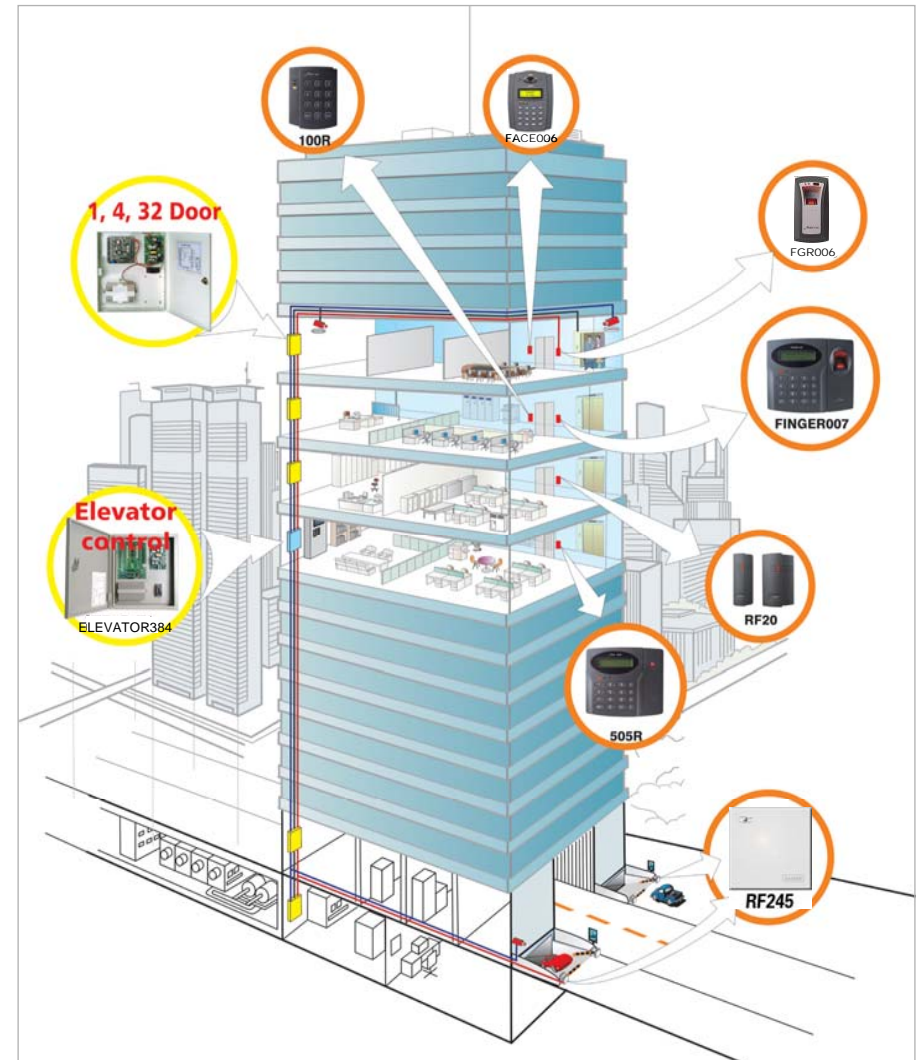

▶ AVR system

- Embedded flash memory
- Strong in security with encrypted programming
- Remote program upgrade via boot loader
- Applied for ICON100, FGR006, FGR007 and many more

▶ DSP system

- 32bit processor system with OS of DSP BIOS
- Multi tasking and multi threads.
- Strong in video in/output manage
- Proper for face and fingerprint algorithm
- Applied for FACE and Multi modal products

▶ Embedded Linux

- 32bit processor system with OS of Linux
- Multi tasking and multi threads.
- Flexible to connect peripherals such as TCP/IP, USB etc.
- Applied to iMDC Controller