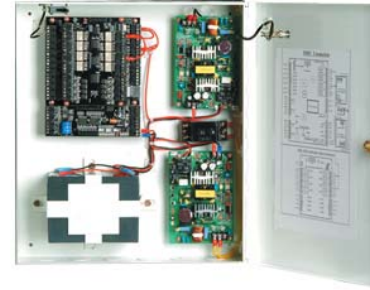

▶ MULTI DOOR(4) ACCESS CONTROLLER

- 2/4 Door Controller
- Up to 50,000 User
- Up to 29500 events
- 7 inputs/7 outputs
- Expandable 8 inputs/8
- Serial, TCP/IP, Dial-up modem

iTDC