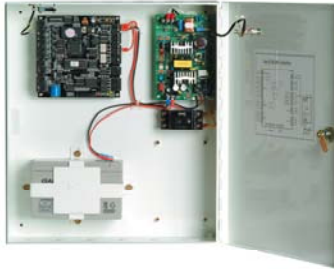

▶ SINGLE DOOR ACCESS CONTROLLER

- Single Door Controller
- Up to 10,000 User
- Up to 7,250 events
- 5 inputs/4 outputs
- Serial, TCP/IP, Dial-up modem

iCON100